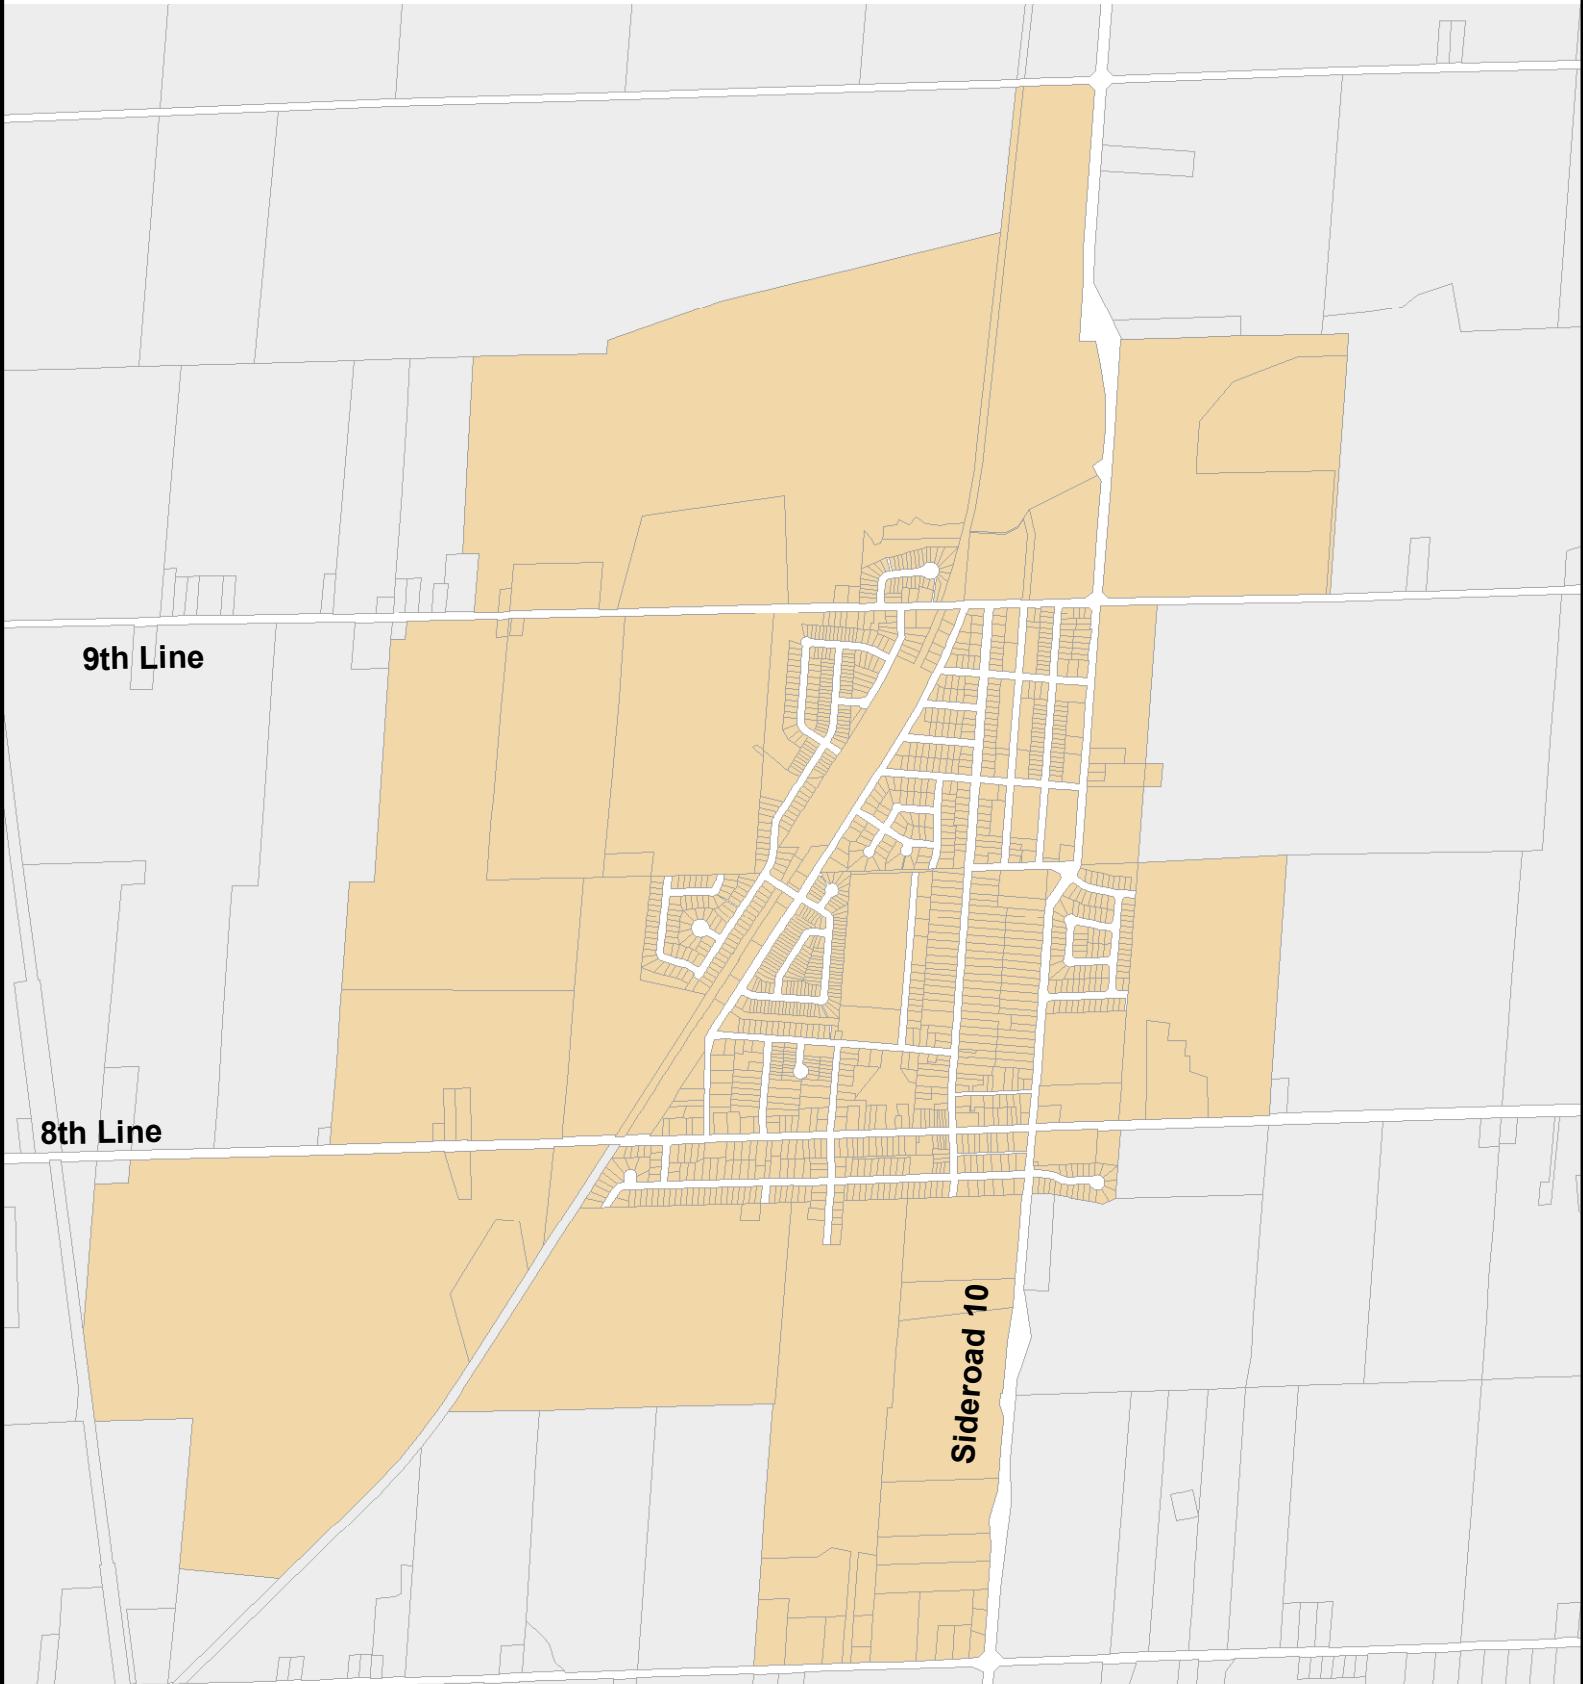

Ward 6

9th Line

8th Line

Sideroad 10

1:20,000

This map, either in whole or in part, may not be reproduced without the written authority from the County of Simcoe. Copyright County of Simcoe Land Information Network Cooperative © LINC 2006
Produced (in part) under license from: the Cities of Barrie & Orillia, the Ontario Ministry of Natural Resources (Copyright © Queens Printer, 2009), © Teracore Enterprises Inc., and its suppliers all rights reserved, and Members of the Ontario Geospatial Data Exchange.
THIS IS NOT A PLAN OF SURVEY.
For information call (705) 726-9300 or visit www.county.sincoc.on.ca