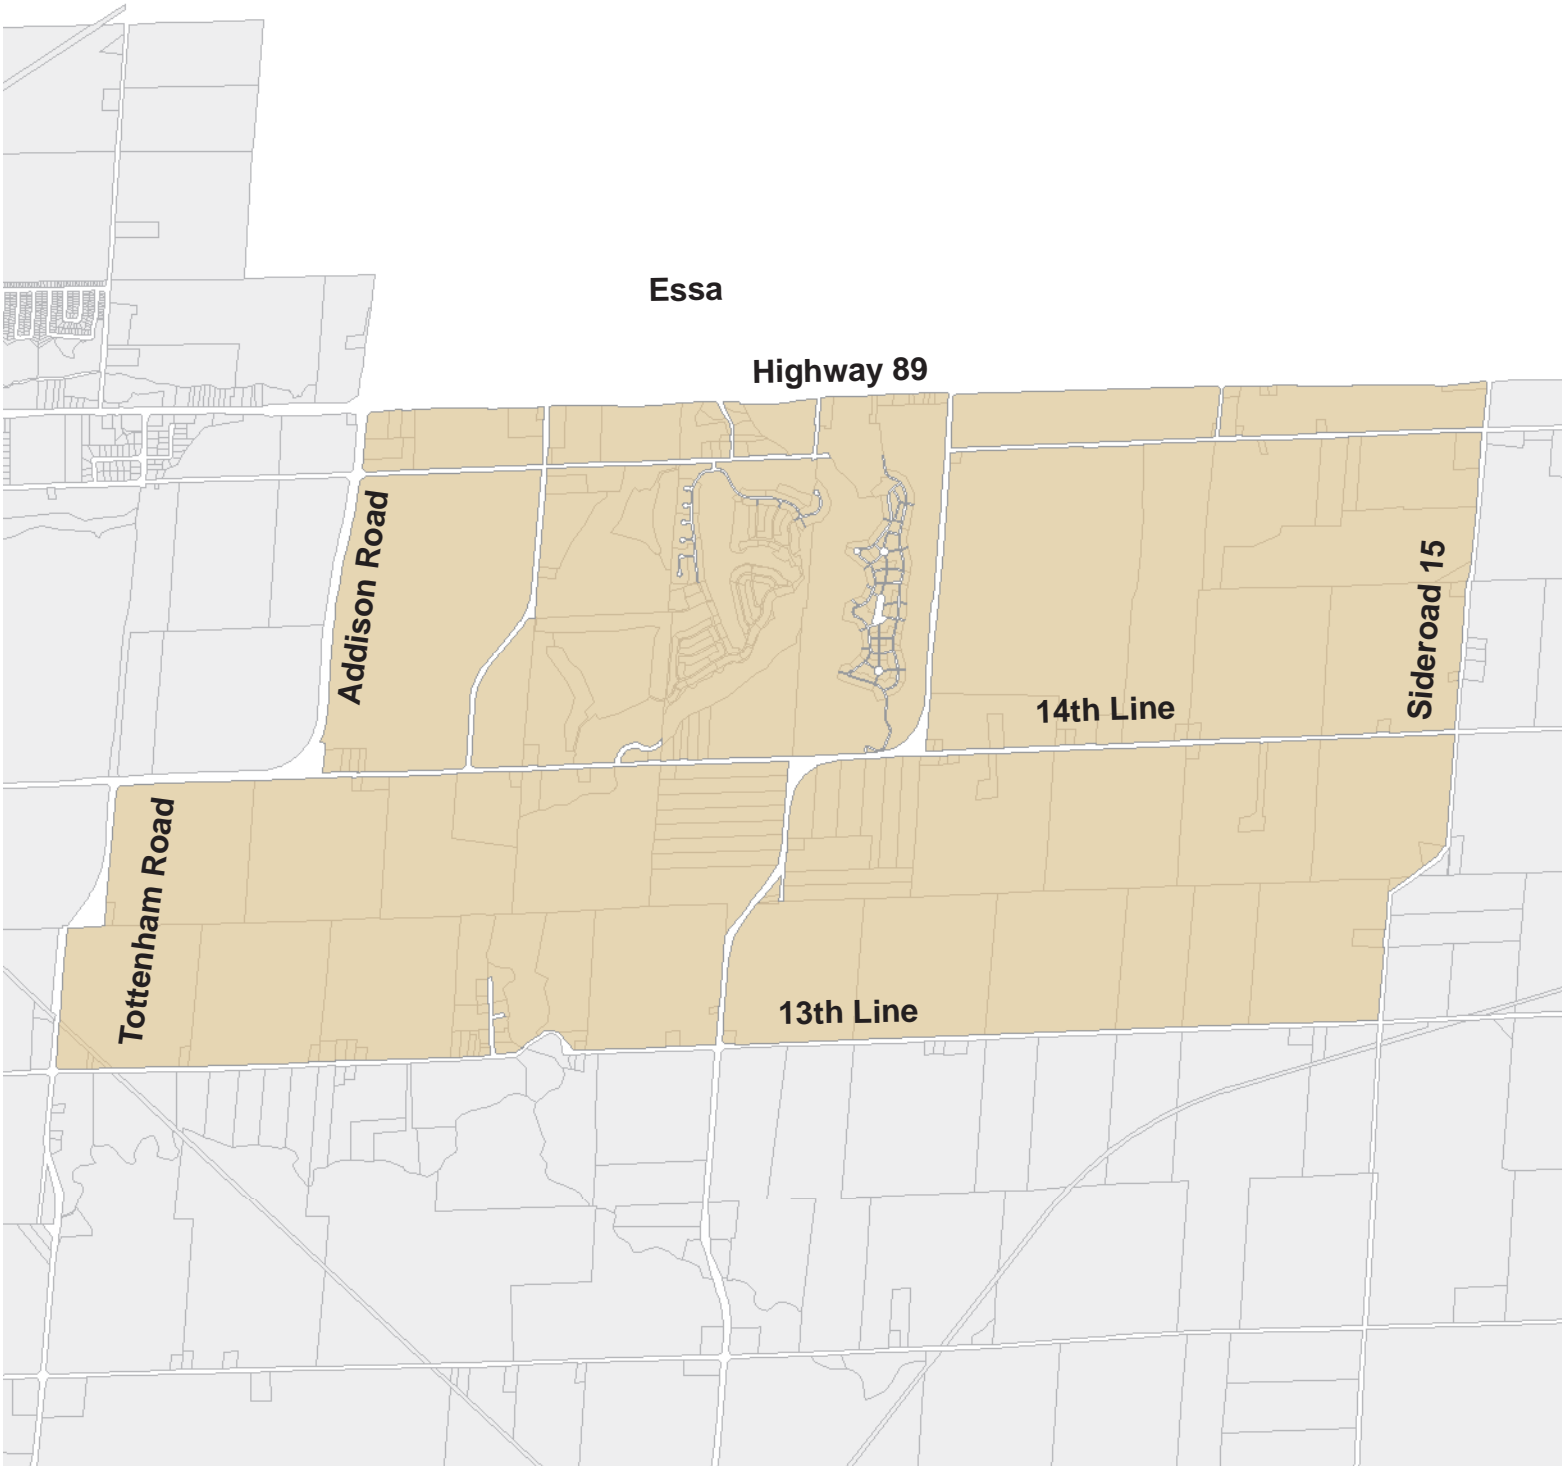

Ward 4

Essa

Highway 89

Addison Road

Tottenham Road

14th Line

Sideroad 15

13th Line

1:35,000

 This map, either in whole or in part, may not be reproduced without the written authority from the County of Simcoe, Copyright County of Simcoe Land Information Network Cooperative © LINC 2006
Produced (in part) under licence from: the Cities of Barrie & Orillia, the Ontario Ministry of Natural Resources (Copyright © Queens Printer 2006), Teracore Enterprises Inc. and its suppliers all rights reserved, and Members of the Ontario Geospatial Data Exchange.
THIS IS NOT A PLAN OF SURVEY.
For information call (705) 726-9300 or visit www.county.simcoe.on.ca