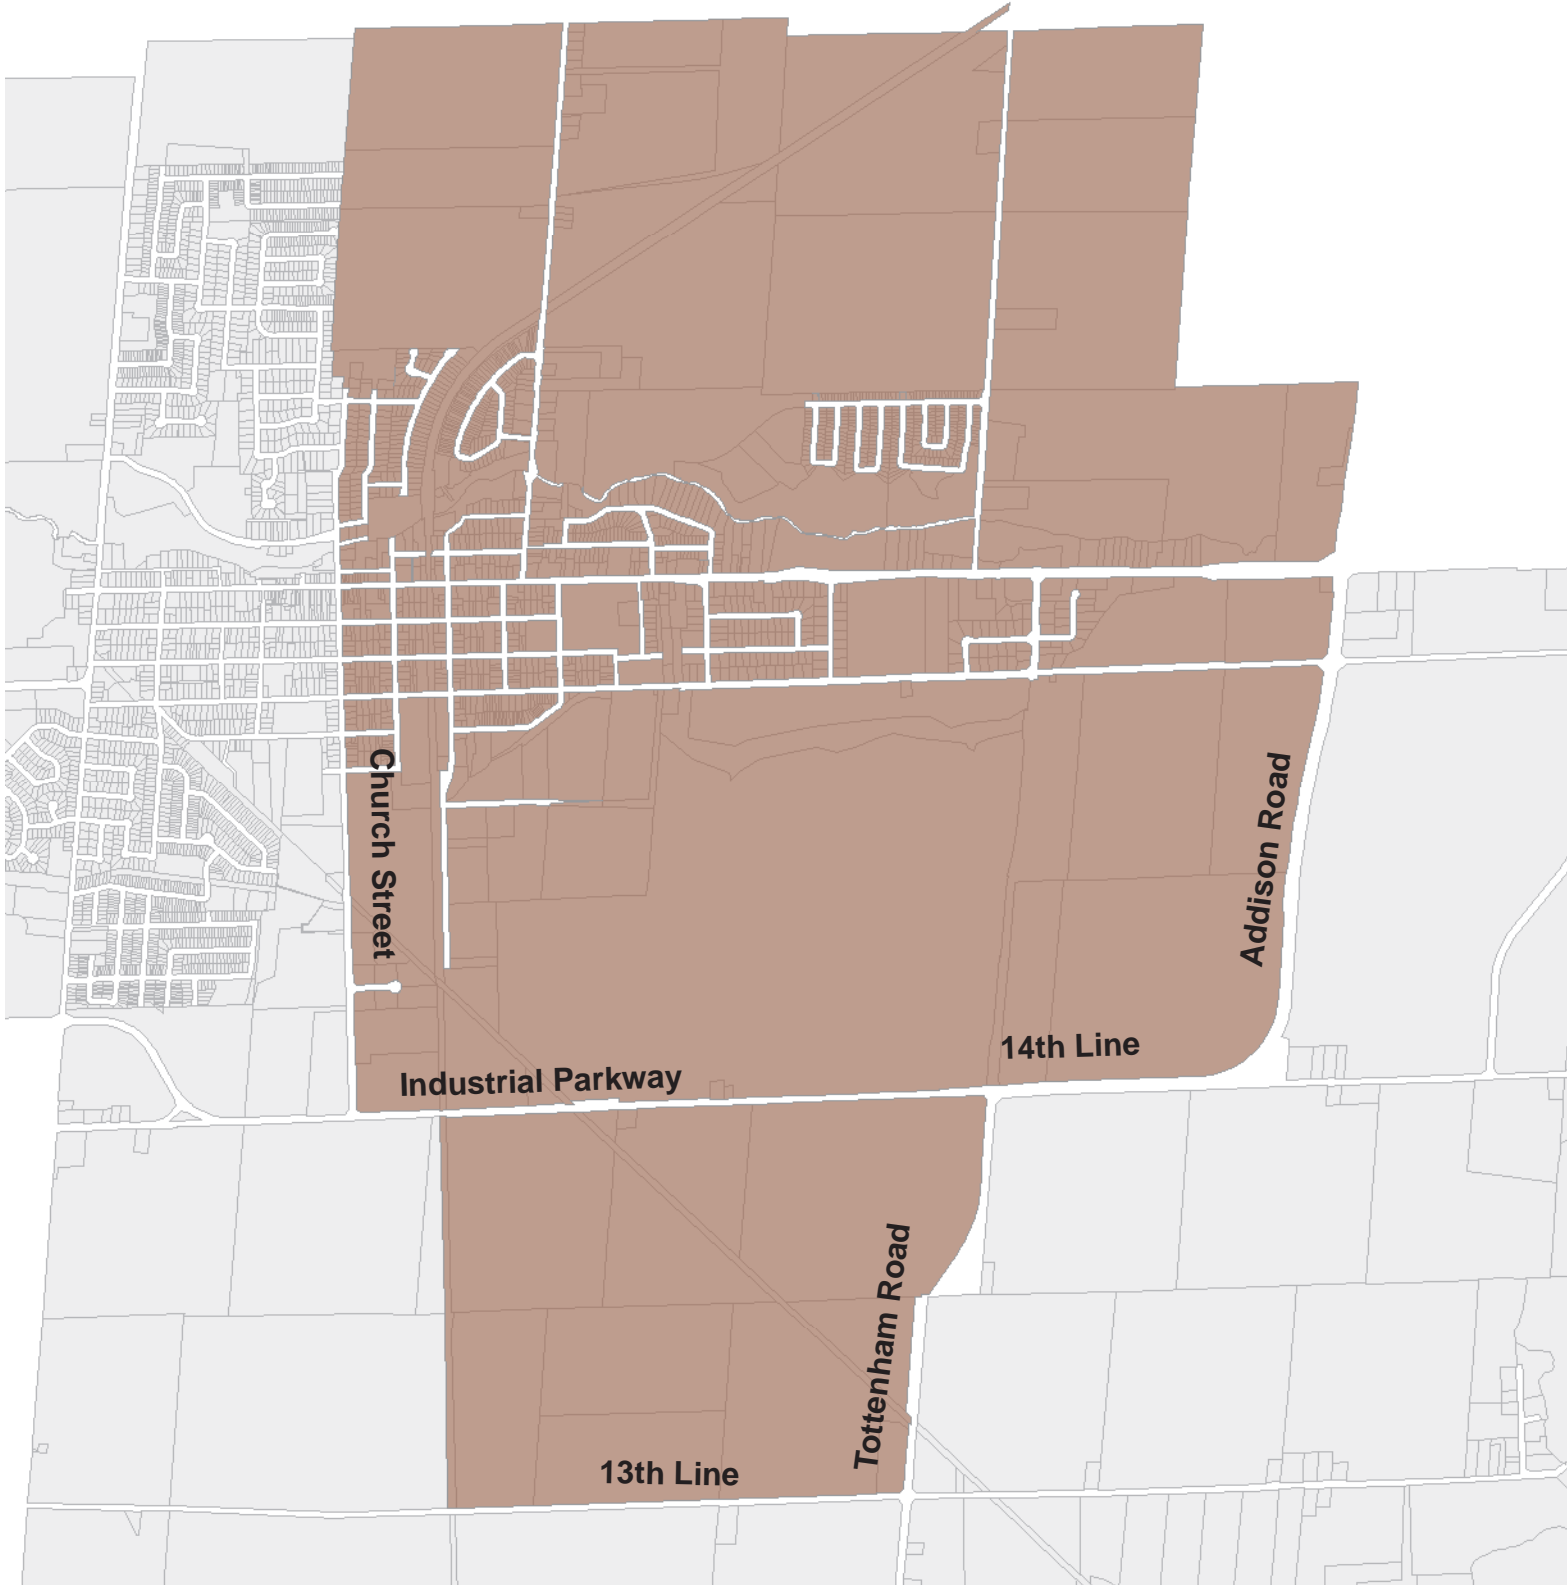

Ward 3

Essa

Church Street

Addison Road

Industrial Parkway

14th Line

13th Line

Tottenham Road

1:25,000

 This map, either in whole or in part, may not be reproduced without the written authority from the County of Simcoe. Copyright County of Simcoe Land Information Network Cooperative © LINC 2006
Produced (in part) under licence from: the Cities of Barrie & Orillia, the Ontario Ministry of Natural Resources (Copyright © Queens Printer 2006), Teranet Enterprises Inc. and its suppliers all rights reserved, and Members of the Ontario Geospatial Data Exchange.
THIS IS NOT A PLAN OF SURVEY.
For information call (705) 726-9300 or visit www.county.simcoe.on.ca